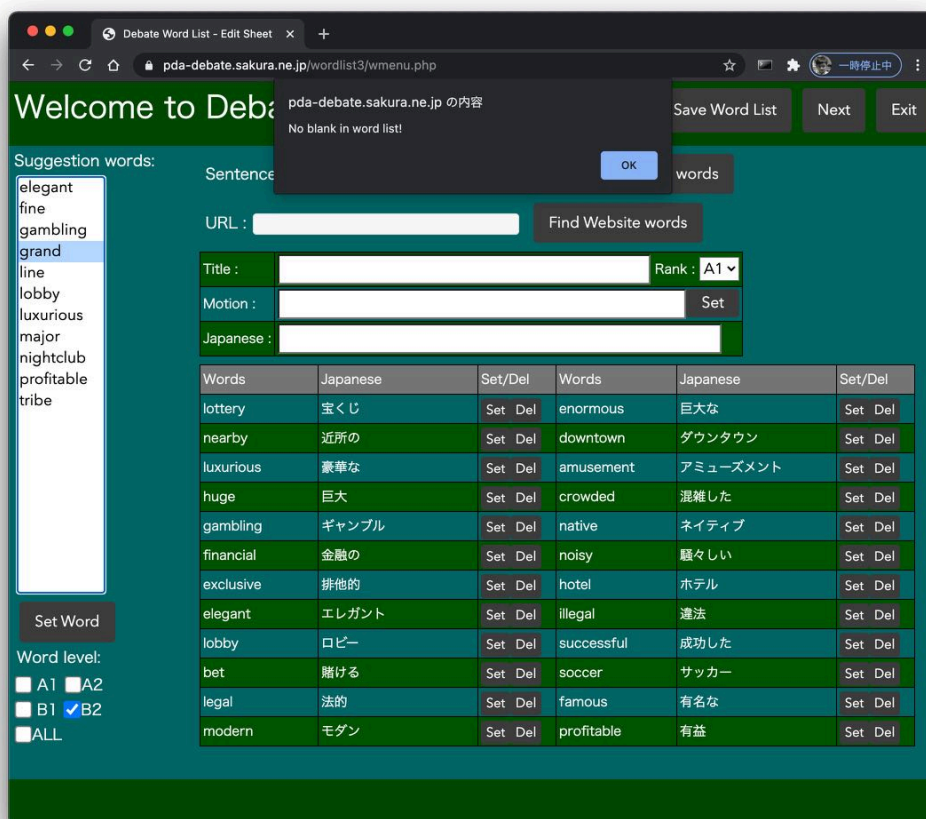

- (11) 全ての単語がセットされている状態で単語を選ぶと「No blank in word list!」とエラーメッセージが表示されます。